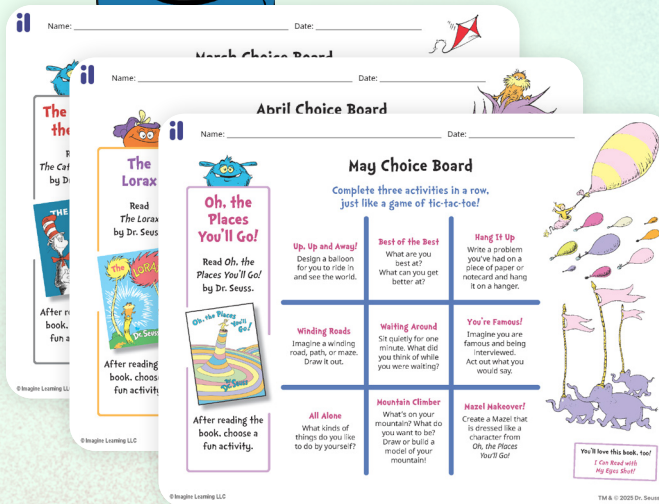

 imagine
language & literacy®
Over 20 years of literacy innovation

Reading With Imagination: Imagine Language & Literacy and Dr. Seuss

Imagine Learning's exclusive partnership with Dr. Seuss Enterprises allows us to bring you **Seuss Corner**, a digital portal filled with Dr. Seuss eBooks and printable resources.

Seuss Corner

 imagine learning × **Dr. Seuss™**

Our exclusive partnership brings you:

- ✔ The Dr. Seuss classics eBook library of beloved stories
- ✔ Mobile friendly design for at-home use
- ✔ Related printable resources
- ✔ Exclusive content only available through Imagine Learning
- ✔ Easy log-in experience within the Imagine Language & Literacy platform

Monthly themed choice boards make reading exciting

These 12 themed choice boards contain 9 creative literacy activities that go along with the spotlight book for that month, along with complementary book suggestions. Use them for family engagement, homework, or additional projects in the classroom.